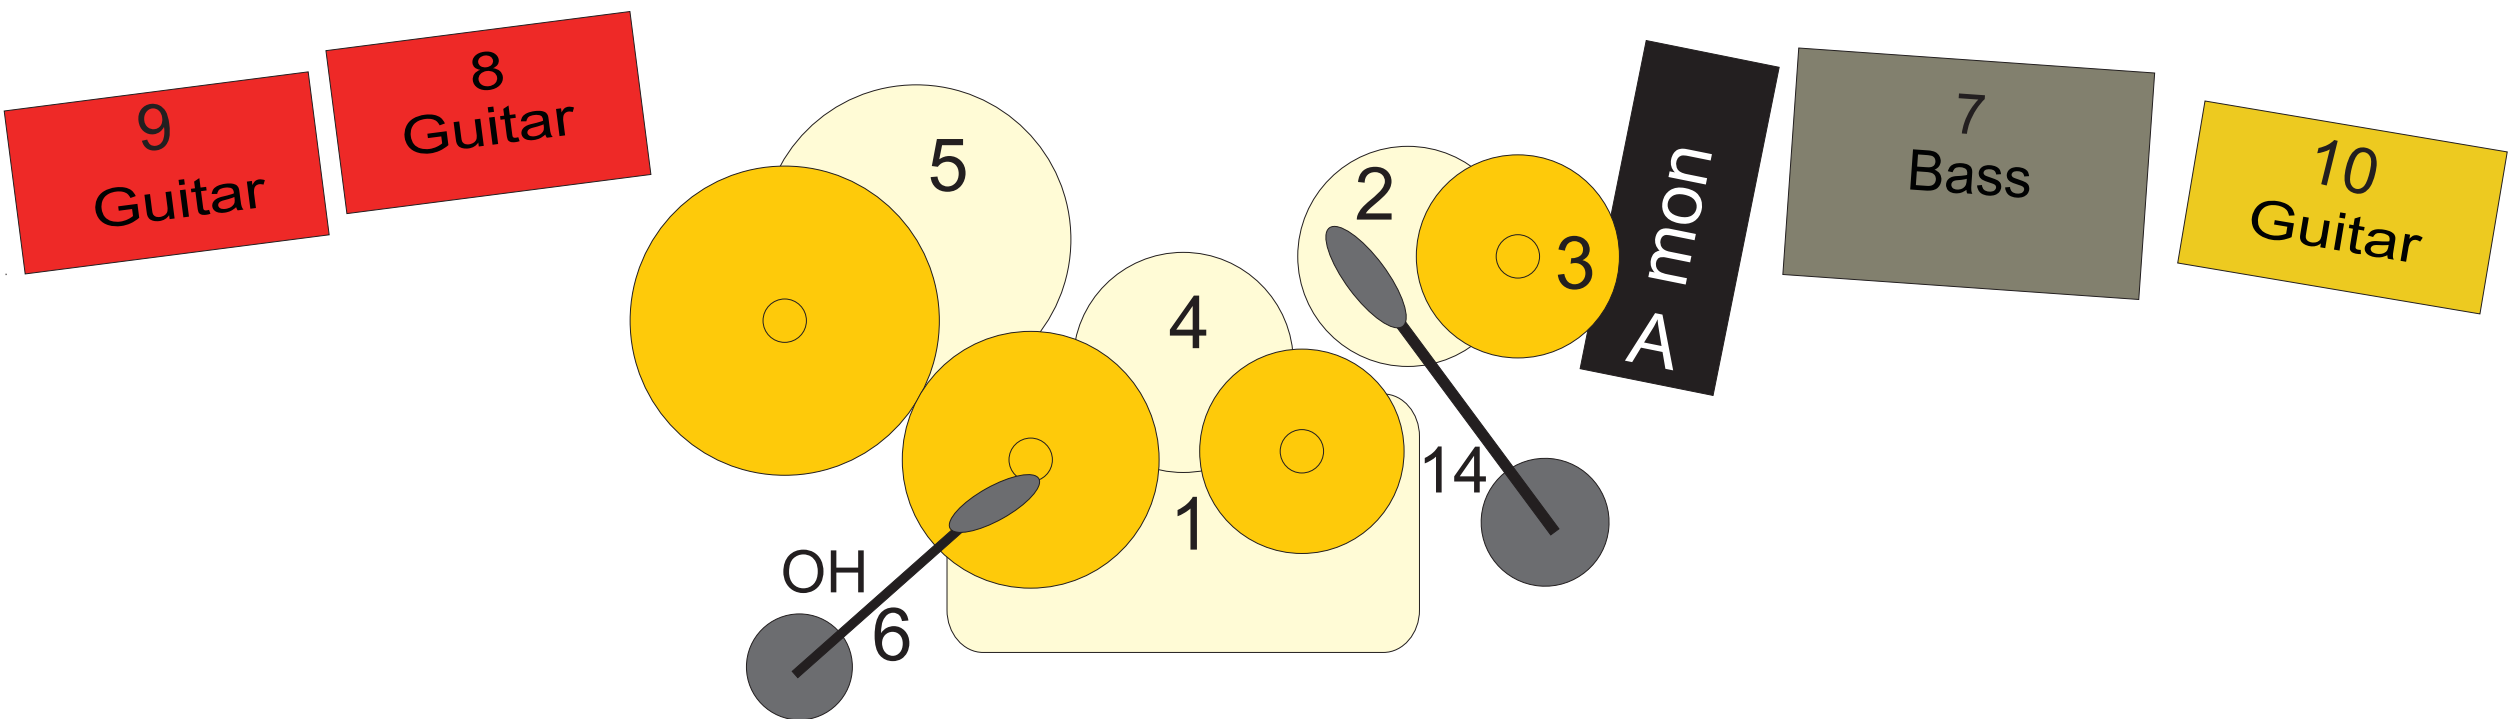

Technical Rider FEVERDOG Southern Boogie Blues

1	KICK	MIC
2	SNARE	MIC
3	HI-HATT	MIC
4	TOM 1	MIC
5	TOM 2	MIC
6	OV-HEAD	MIC
7	BASS	DIRECT OUT
8	GITAAR	MIC
9	GITAAR	MIC
10	GITAAR	MIC
11	VOCAL	LEAD
12	VOCAL	LEAD 2
13	VOCAL	GITAAR
14	VOCAL	DRUMS
MONITOR		3 GROUPS
A	DRUMS	
B	FRONT	
C	FRONT	